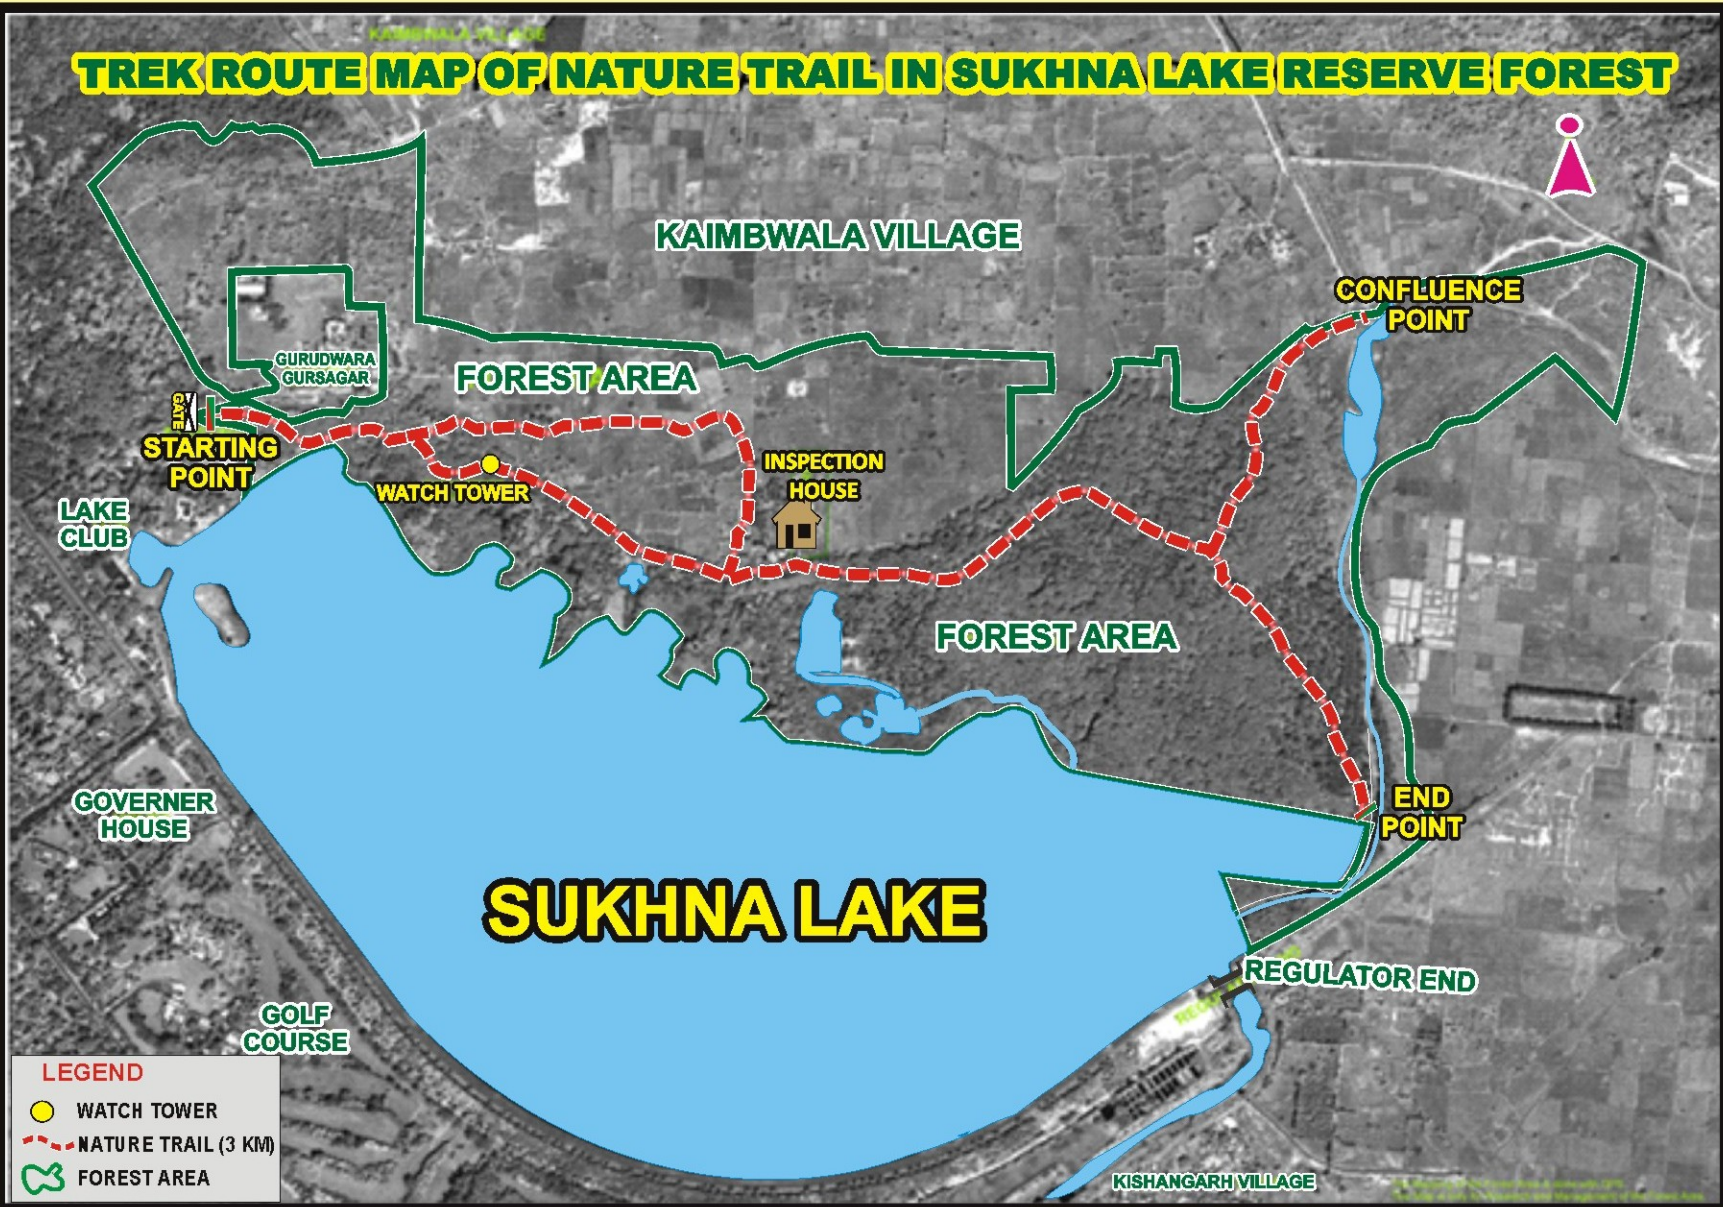

# TREK ROUTE MAP OF NATURE TRAIL IN SUKHNA LAKE RESERVE FOREST

**LEGEND**

- WATCH TOWER
- NATURE TRAIL (3 KM)
- FOREST AREA

KISHANGARH VILLAGE